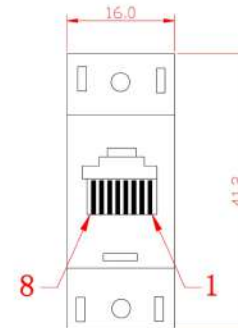

C		D
DATE	REV	Content of the changes

DB15M

Line gauge	
RJ45	COLOR
1	BLUE
2	ORANGE
3	BLACK
4	RED
5	GREEN
6	YELLOW
7	BROWN
8	WHITE

PART	DESCRIPTION	QTY	MATERIAL
1	HOUSING	1	ABS/GREY
2	INSIDE	1	ABS/GREY
3	GOLD WIRE	8	PHOSPHOR BRONZE
4	GOLD WIRE TERMINAL	8	BRASS
5	HOOK UP WIRE	8	PVC/BRASS
6	SCREW	2	IRON NICKEL PLATING
7	RUBBER CORE	1	DB15M RUBBER CORE /BLACK

客户 CUSTOMER	料号 PART NO.	DBM-15MRJ45
品名 MODEL	DB15 Male to RJ45 (8P8C) Female Modular Adapter	

CompuCable^{USA}

TOLERANCES UNLESS OTHERWISE STATED

X. = ± 1
.X = ± 0.5
.XX ± 0.2

DATE	DRAWING NO	APPROVED BY	CHECKED BY	DRAWN BY
2013-7-24	版次 REVISION	A0		KEVIN