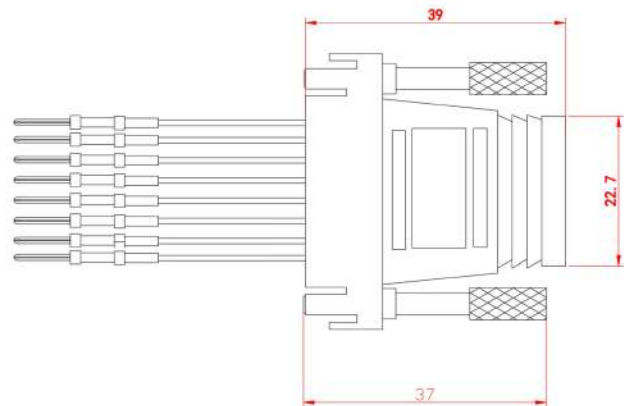

C		D
DATE	REV	Content of the changes

DB15M

Line gauge	
RJ45	COLOR
1	BLUE
2	ORANGE
3	BLACK
4	RED
5	GREEN
6	YELLOW
7	BROWN
8	WHITE

PART	DESCRIPTION	QTY	MATERIAL
1	HOUSING	1	ABS/GREY
2	INSIDE	1	ABS/GREY
3	GOLD WIRE	8	PHOSPHOR BRONZE
4	GOLD WIRE TERMINAL	8	BRASS
5	HOOK UP WIRE	8	PVC/BRASS
6	SCREW	2	IRON NICKEL PLATING
7	RUBBER CORE	1	DB15M RUBBER CORE /BLACK

客户 CUSTOMER	料号 PART NO.	DBM-15MRJ45
品名 MODEL	DB15 Male to RJ45 (8P8C) Female Modular Adapter	

CompuCable^{USA}

TOLERANCES UNLESS OTHERWISE STATED

X. = ± 1
.X = ± 0.5
.XX ± 0.2

DATE	DRAWING NO	APPROVED BY	CHECKED BY	DRAWN BY
2013-7-24	版次 REVISION	A0		KEVIN