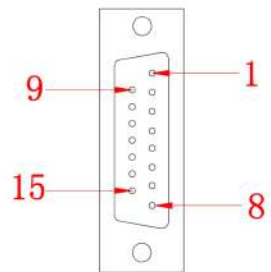

C		D
DATE	REV	Content of the changes

DB15M

Line gauge	
RJ45	COLOR
1	BLUE
2	ORANGE
3	BLACK
4	RED
5	GREEN
6	YELLOW
7	BROWN
8	WHITE

PART	DESCRIPTION	QTY	MATERIAL
1	HOUSING	1	ABS/GREY
2	INSIDE	1	ABS/GREY
3	GOLD WIRE	8	PHOSPHOR BRONZE
4	GOLD WIRE TERMINAL	8	BRASS
5	HOOK UP WIRE	8	PVC/BRASS
6	SCREW	2	IRON NICKEL PLATING
7	RUBBER CORE	1	DB15M RUBBER CORE /BLACK

客户 CUSTOMER	料号 PART NO.	DBM-15MRJ45
品名 MODEL	DB15 Male to RJ45 (8P8C) Female Modular Adapter	

CompuCable^{USA}

TOLERANCES UNLESS OTHERWISE STATED

X. = ± 1
.X = ± 0.5
.XX ± 0.2

DATE	DRAWING NO	APPROVED BY	CHECKED BY	DRAWN BY
2013-7-24	版次 REVISION	A0		KEVIN