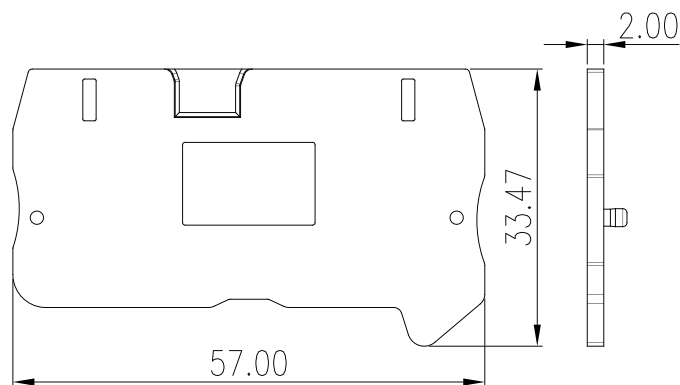

DP4C

DIN Rail Terminal Blocks > Accessories

Specification

Product description	END COVER
Color	GREY(default)
Material	PA66
Inflammability class	UL94-V0
Compatible products	DP4
Package	50 pcs / box